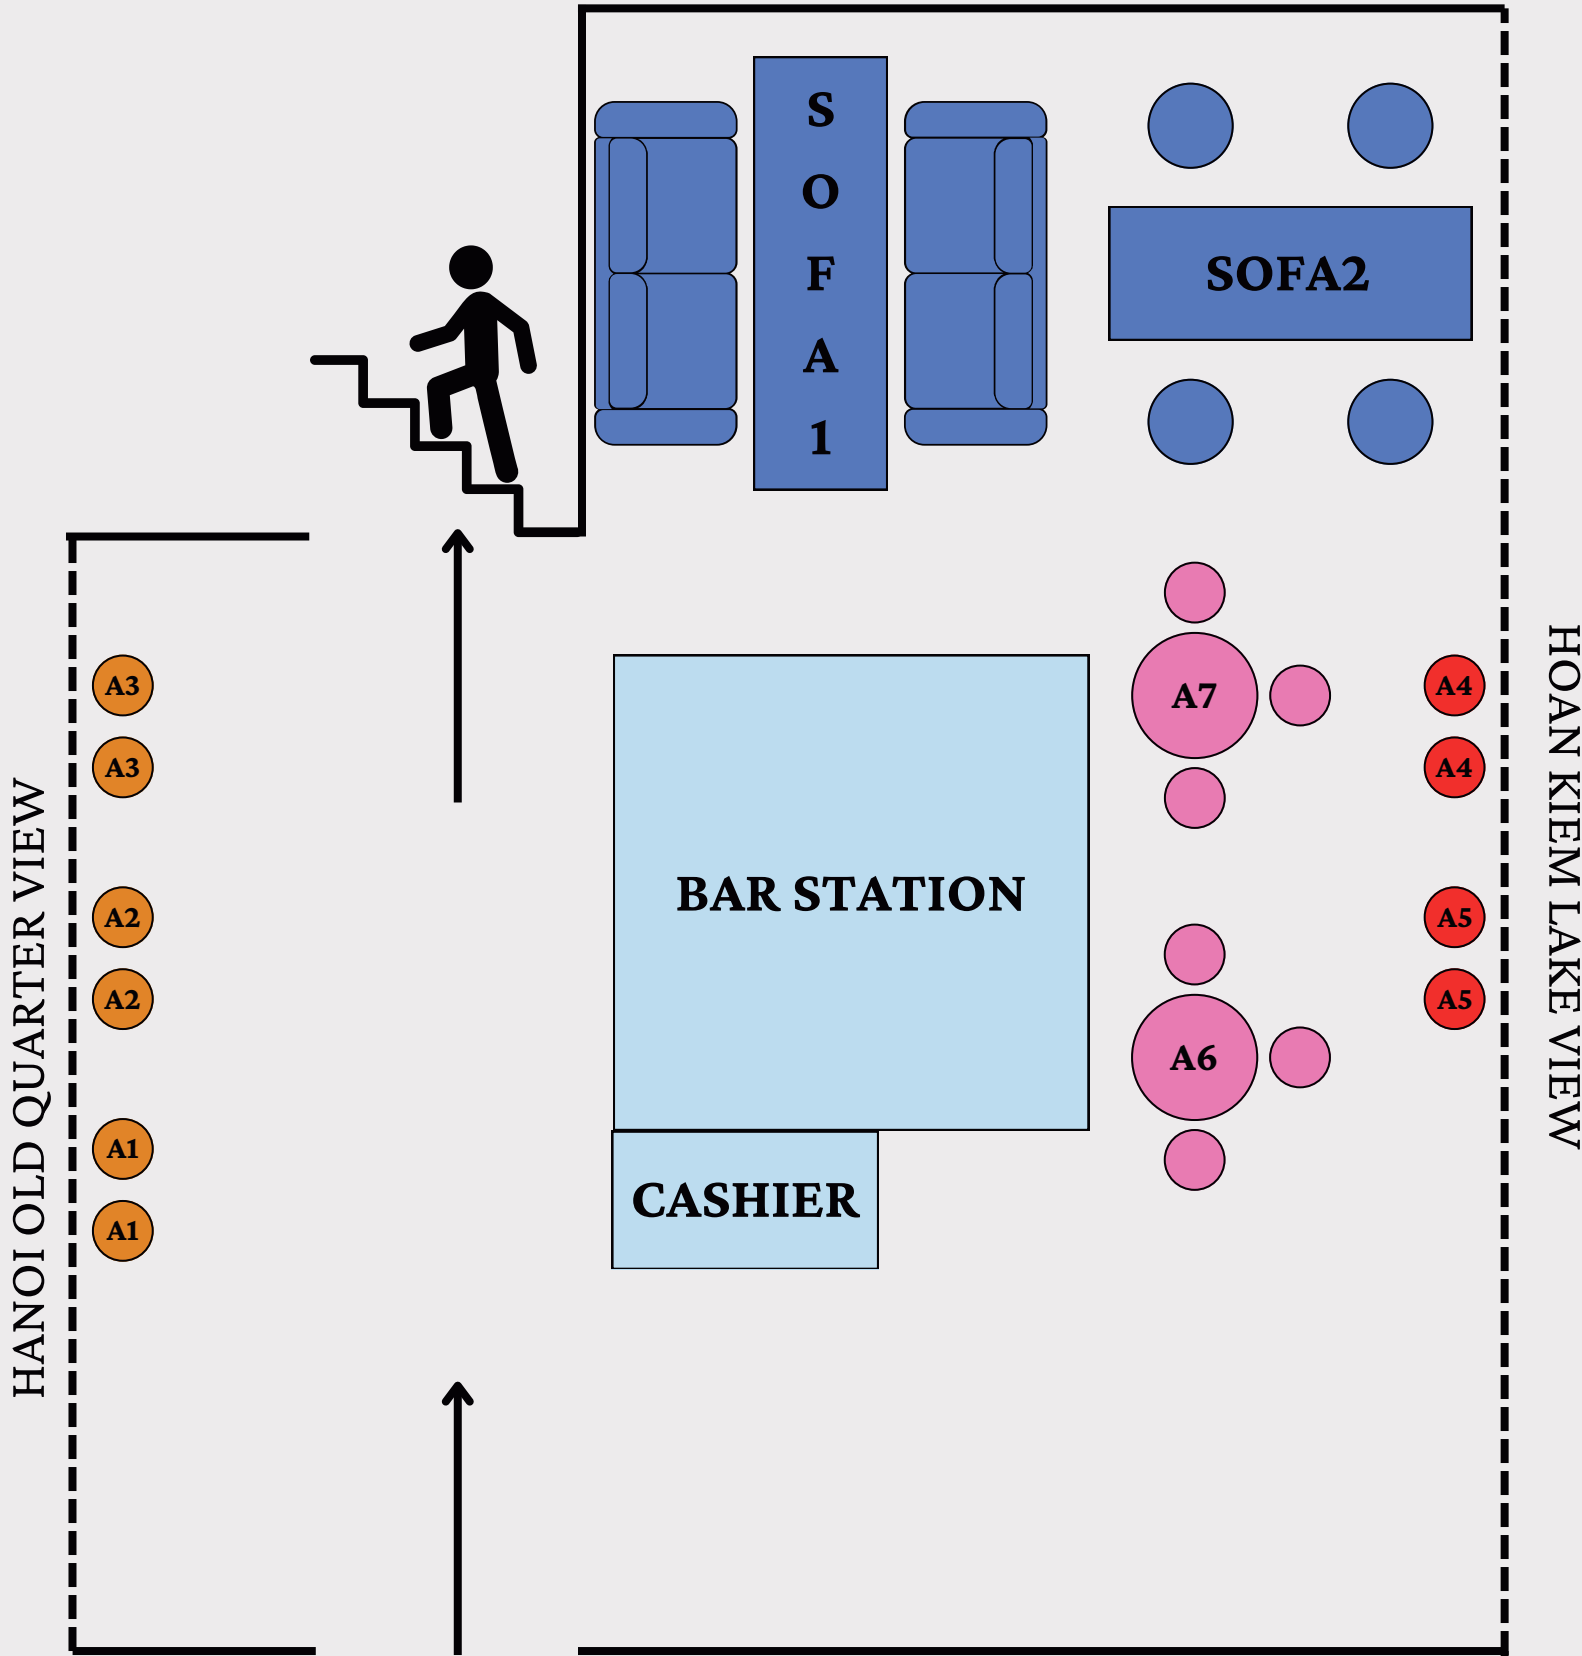

1

LUNAR NEW YEAR FIREWORKS VIEWING PARTY

SOLAR
SKY BAR

IN-DOOR TABLE LAYOUT

2 pax | Combo C1 or C2 or C3

VIP Combo V1

3-4 pax | Combo F2 or F3

LUNAR NEW YEAR FIREWORKS VIEWING PARTY

1ST TABLE LAYOUT

2 pax | Combo C1 or C2 or C3

VIP Combo V1

2 pax | Combo C3

3-4 pax | Combo F2 or F3

HANOI OLD QUARTER VIEW

LUNAR NEW YEAR FIREWORKS VIEWING PARTY

2ND TABLE LAYOUT

 2 pax | Combo C1 or C2 or C3

 2 pax | Combo C3

 3 -4 pax | Combo F1 or F2 or F3

 3-4 pax | Combo F2 or F3

HANOI OLD QUARTER VIEW

LUNAR NEW YEAR FIREWORKS VIEWING PARTY

3RD TABLE LAYOUT

2 pax | Combo C1 or C2 or C3

3-4 pax | Combo F2 or F3

2 pax | Combo C3

VIP Combo V2

HANOI OLD QUARTER VIEW