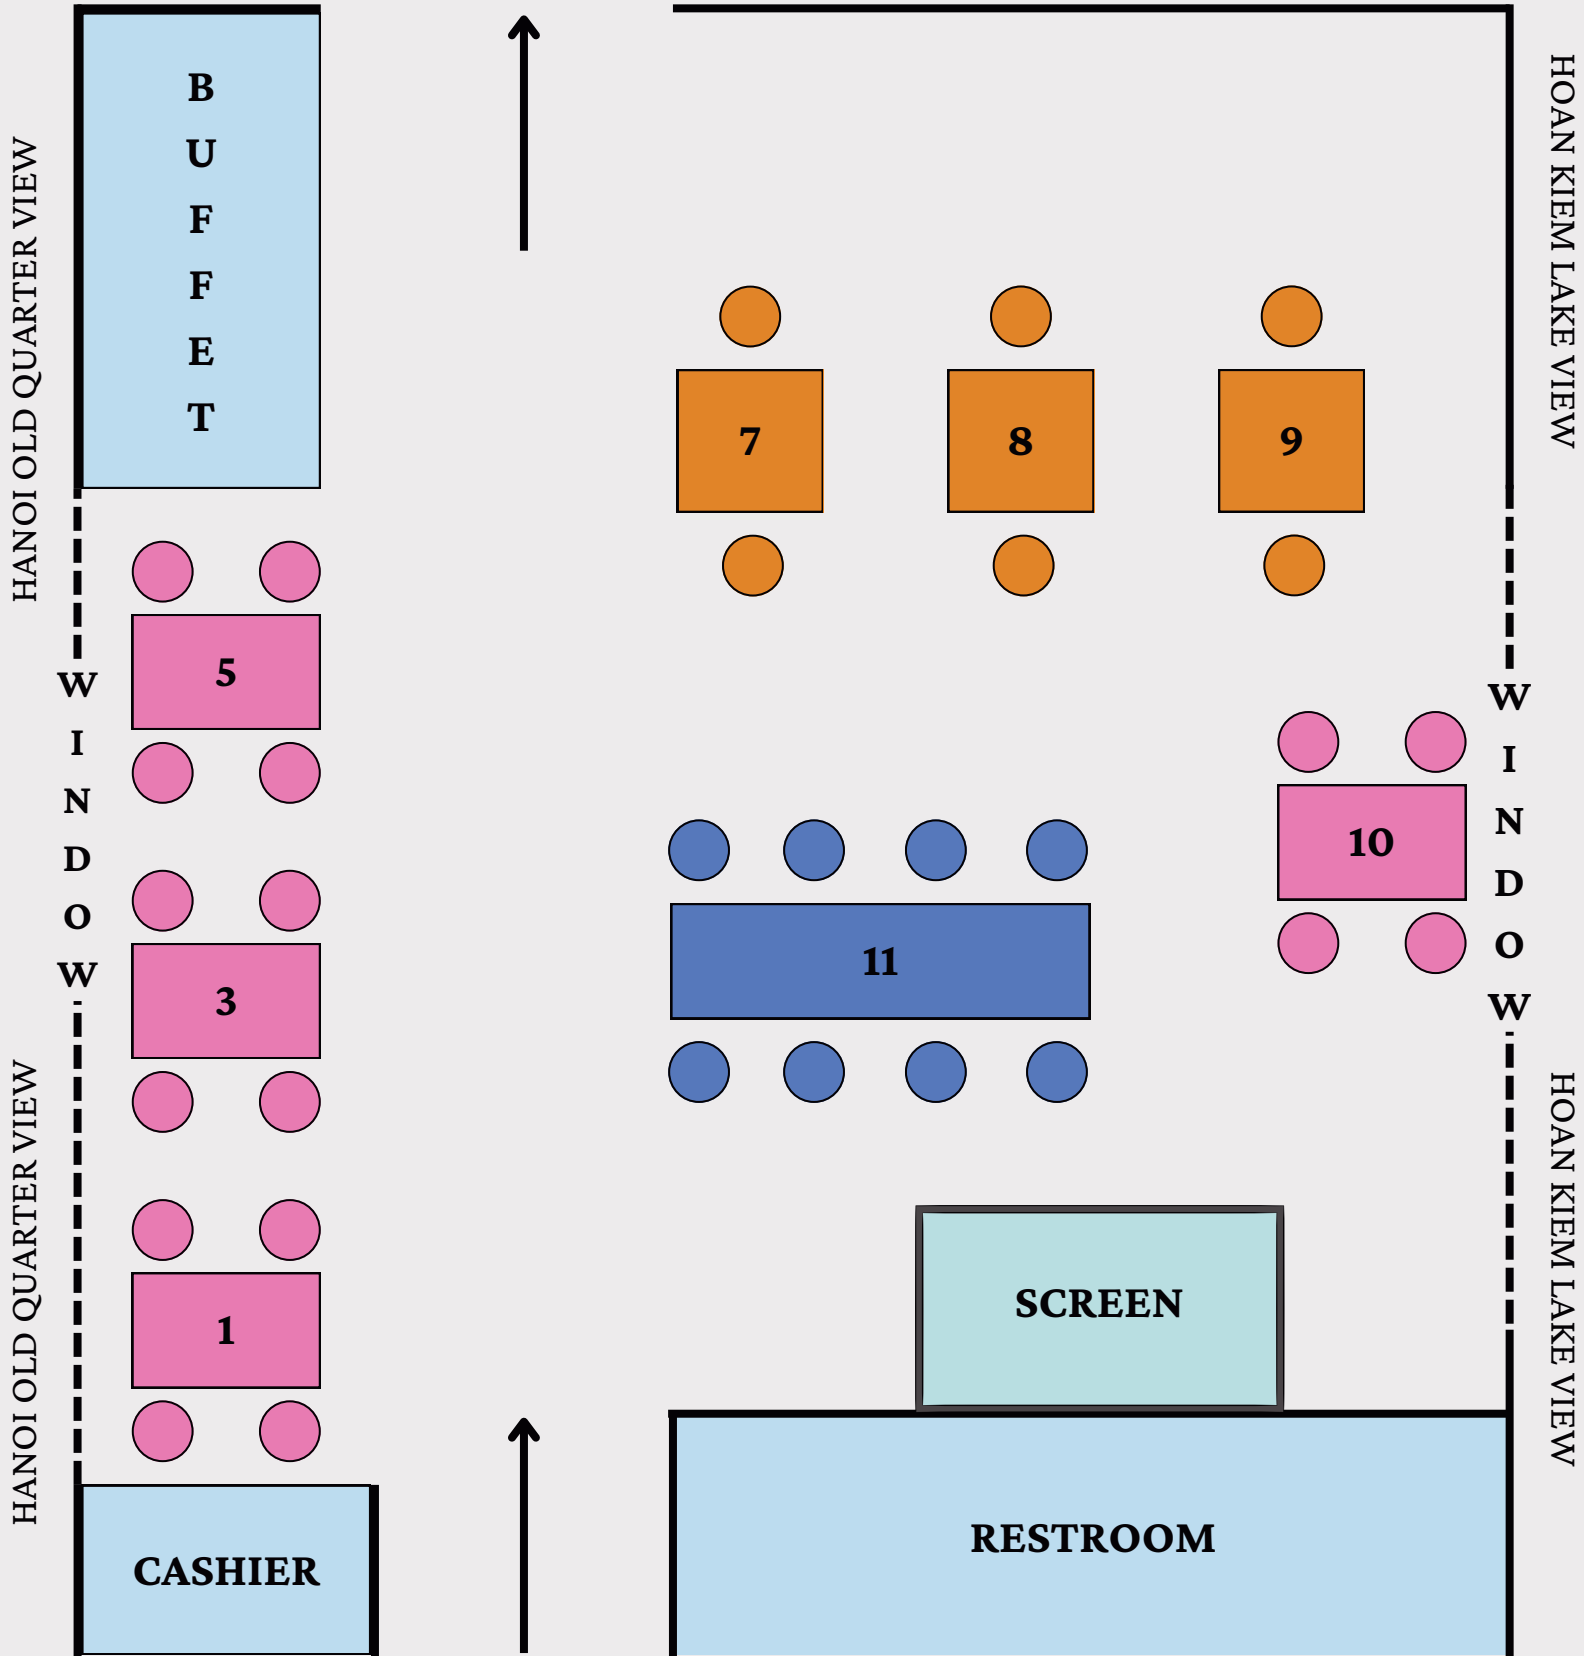

1

LUNAR NEW YEAR FIREWORKS VIEWING PARTY

SOLAR
SKY BAR

IN-DOOR TABLE LAYOUT

2 pax | Combo C1 or C2 or C3

VIP Combo V1

3-4 pax | Combo F2 or F3

LUNAR NEW YEAR FIREWORKS VIEWING PARTY

1ST TABLE LAYOUT

2 pax | Combo C1 or C2 or C3

VIP Combo V1

2 pax | Combo C3

3-4 pax | Combo F2 or F3

HANOI OLD QUARTER VIEW

LUNAR NEW YEAR FIREWORKS VIEWING PARTY

2ND TABLE LAYOUT

 2 pax | Combo C1 or C2 or C3

 2 pax | Combo C3

 3 -4 pax | Combo F1 or F2 or F3

 3-4 pax | Combo F2 or F3

HANOI OLD QUARTER VIEW

LUNAR NEW YEAR FIREWORKS VIEWING PARTY

3RD TABLE LAYOUT

2 pax | Combo C1 or C2 or C3

3-4 pax | Combo F2 or F3

2 pax | Combo C3

VIP Combo V2

HANOI OLD QUARTER VIEW