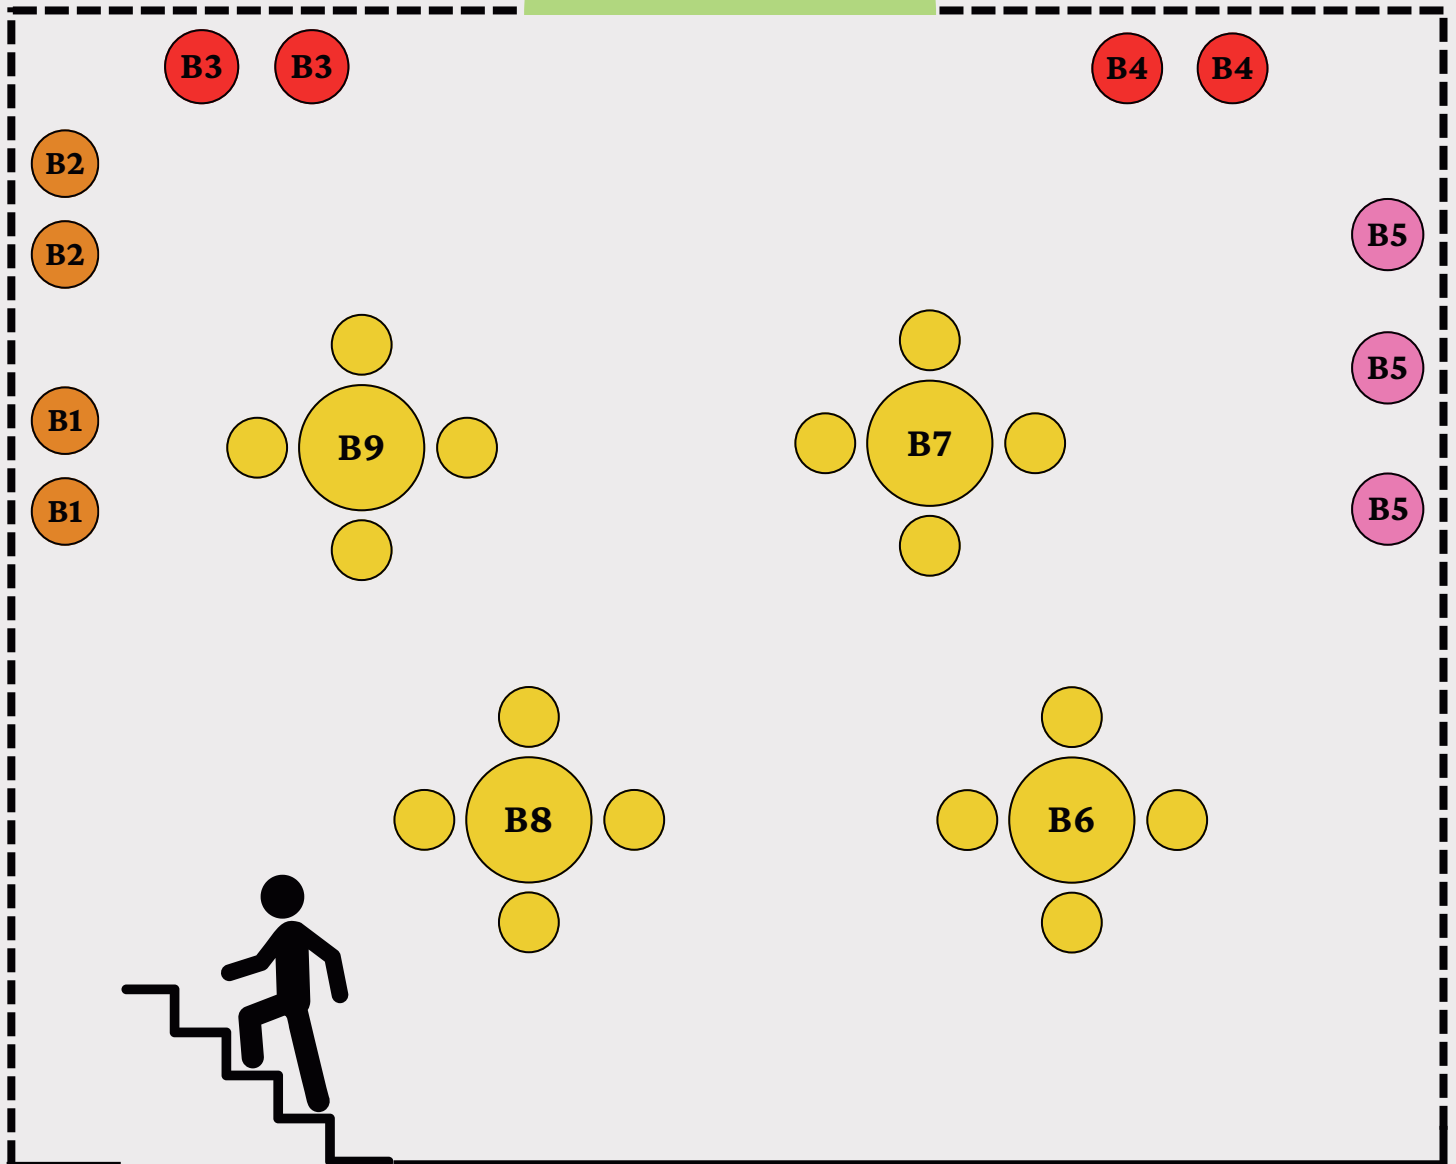

1

LUNAR NEW YEAR FIREWORKS VIEWING PARTY

SOLAR
SKY BAR

IN-DOOR TABLE LAYOUT

2 pax | Combo C1 or C2 or C3

VIP Combo V1

3-4 pax | Combo F2 or F3

LUNAR NEW YEAR FIREWORKS VIEWING PARTY

1ST TABLE LAYOUT

2 pax | Combo C1 or C2 or C3

VIP Combo V1

2 pax | Combo C3

3-4 pax | Combo F2 or F3

HANOI OLD QUARTER VIEW

LUNAR NEW YEAR FIREWORKS VIEWING PARTY

2ND TABLE LAYOUT

 2 pax | Combo C1 or C2 or C3

 2 pax | Combo C3

 3 -4 pax | Combo F1 or F2 or F3

 3-4 pax | Combo F2 or F3

HANOI OLD QUARTER VIEW

LUNAR NEW YEAR FIREWORKS VIEWING PARTY

3RD TABLE LAYOUT

2 pax | Combo C1 or C2 or C3

3-4 pax | Combo F2 or F3

2 pax | Combo C3

VIP Combo V2

HANOI OLD QUARTER VIEW